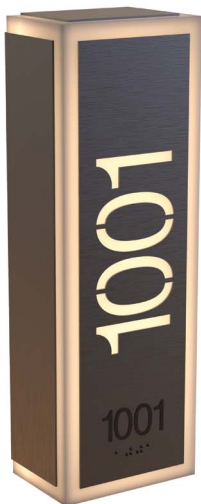

CS6152
Height: 9"
Textured Black Powder Coat
White Acrylic
5W LED (Included)
(*Add your Logo)

CS6154
Height: 11"
Brass Powder Coat
White Acrylic
5W LED (Included)
(*Add your Logo)

Easily interchangeable
LED Modules

CS6275
Diameter: 6"
Black Powder Coat
White Acrylic
5W LED (Included)
(*Add your Logo)

CS6272
Height: 6"
Champagne Powder Coat
Back lit wall washer lights
5W LED (Included)
(*Add your Logo)

CS6271
Height: 8"
Black Powder Coat
White Acrylic
5W LED (Included)
(*Add your Logo)

CS6153
Length: 11.5"
Black Powder coat
White Acrylic
5W LED (Included)
(*Add your Logo)

CS6155
Length: 13.5"
Chrome Powder Coat
White Acrylic
8W LED (Included)
(*Add your Logo)

CS6276
Height: 11"
Faux Walnut
White Acrylic
5W LED (Included)
(*Add your Logo)

CW6245
Height: 29"
Oak wood finish
White Linen
8W LED (Included)
(*Add your Logo)

CS6274
Height: 9"
Black Powder coat
White Acrylic
5W LED (Included)
(*Add your Logo)

*Custom Logos/Designs available.

*Custom Logos/Designs available.