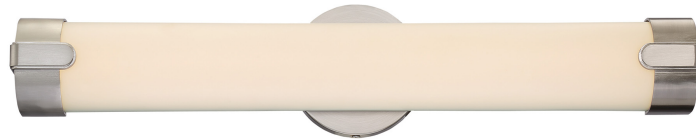

## **CW7423-PN | VANITY WALL SCONCE MINIMUM - 6 PIECES**

Product Style: Contemporary  
Product Type: Vanity Wall Sconce  
Finish: Brushed Nickel  
Dimensions: 4"W x 3.13"D x 24"H  
Material: Acrylic  
Wattage: 26W LED - Socket: Integrated LED  
Switch: Hardwired  
Lead Time: 2 Weeks - Minimum Order Quantity: 6  
Country Of Origin: Imported