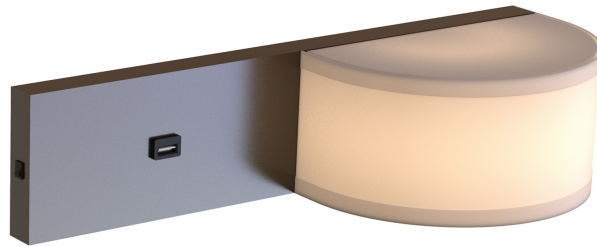

CW7153R | WALL SCONCE MINIMUM - 12 PIECES

Dimensions: 20"W x 7.5"D x 6"H
Finish: Antique Brass Powder Coat
Shade: (15x7.5)"T x (15x7.5)"B x 6"H - (Semi Circle) - White Linen
Switch: On/Off Mini Rocker
Socket: (2) Medium Base - Wattage: (2) 6W LED
Lead Time: 6-8 Weeks - Minimum Order Quantity: 12
Optional Finishes: Mario Standard Powder Coat Finishes
Country Of Origin: USA