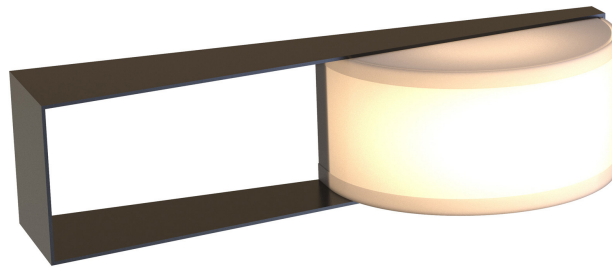

## **CW7149R | WALL SCONCE MINIMUM - 12 PIECES**

Dimensions: 18"W x 5.5"D x 4.5"H  
Finish: Black Powder Coat  
Shade: (10x5)"T x (10x5)"B x 4.5"H - (Semi Circle) - White Linen  
Switch: On/Off Mini Rocker  
Socket: Medium Base - Wattage: 8W LED  
Lead Time: 6-8 Weeks - Minimum Order Quantity: 12  
Optional Finishes: Mario Standard Powder Coat Finishes  
Country Of Origin: USA