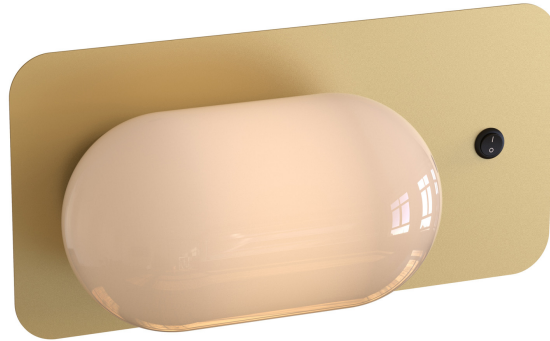

CW7147L | WALL SCONCE MINIMUM - 25 PIECES

Dimensions: 14"W x 6"D x 7"H
Finish: Prismatic Gold Powder Coat
Shade: 9"W x 5"D x 5"H - Opal Glass
Switch: On/Off Rocker on Back Plate
Socket: Medium Base - Wattage: 8W LED
Lead Time: 12-14 Weeks - Minimum Order Quantity: 25
Optional Finishes: Mario Standard Powder Coat Finishes
Country Of Origin: Imported