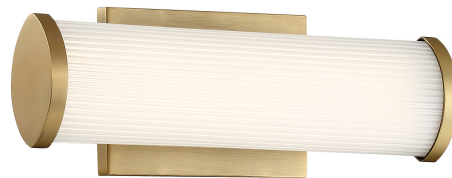

CW6595 | WALL SCONCE MINIMUM - 6 PIECES

Dimensions: 12.5"W x 4.5"H
Extension: 3.25
Finish: Brushed Brass
Shade Material: Striped Lens
Switch: Hardwired
Lamping: LED Module - Wattage: 13W LED (Included)
Minimum Order Quantity: 6 - Lead Time: 2 Weeks
Country Of Origin: Imported