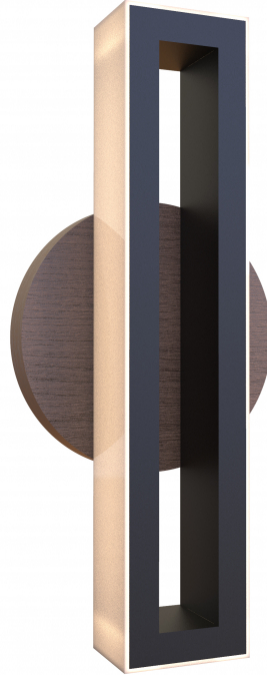

CW6369 | WALL SCONCE MINIMUM - 25 PIECES

Dimensions: 9"W x 3.25"D x 20"H

Finish: Faux Wood

Shade Material: White Acrylic

Switch: Hardwired

Socket: LED Module - Wattage: 12W LED (Included)

Lead Time: 12-14 Weeks - Minimum Order Quantity: 25

Optional Finishes: Mario Standard Wood

Country Of Origin: Imported