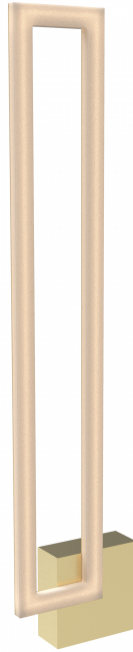

## **CW6109 | VANITY WALL SCONCE MINIMUM - 25 PIECES**

Dimensions: 7.5"W x 2.5"D x 32"H

Finish: Satin Brass

Shade Material: Acrylic

Switch: Hardwired

Socket: LED Strip (Included) - Wattage: 18W LED (Included)

Lead Time: 12-14 Weeks - Minimum Order Quantity: 25

Optional Finishes: Mario Standard Metal Finishes

Country Of Origin: Imported