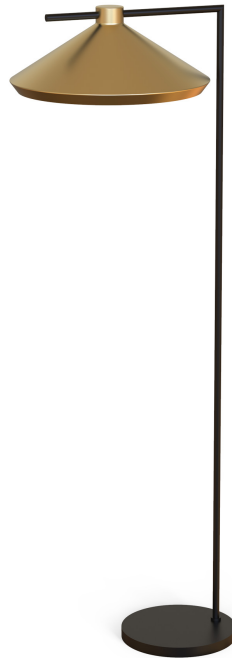

**CF7016 | FLOOR LAMP
MINIMUM - 25 PIECES**

Height: 60.5"

Finish: Brass Powder Coat & Black Powder Coat

Shade: 2.75"T x 18"B x 7.5"H - Metal

Socket: Medium Base - Wattage: 18W LED

Switch: Mini Rocker - Cord 8' Black

Optional Finishes: Mario Standard Powder Coat Finishes

Lead Time: 12-14 Weeks - Minimum Order Quantity: 25

Country Of Origin: Imported