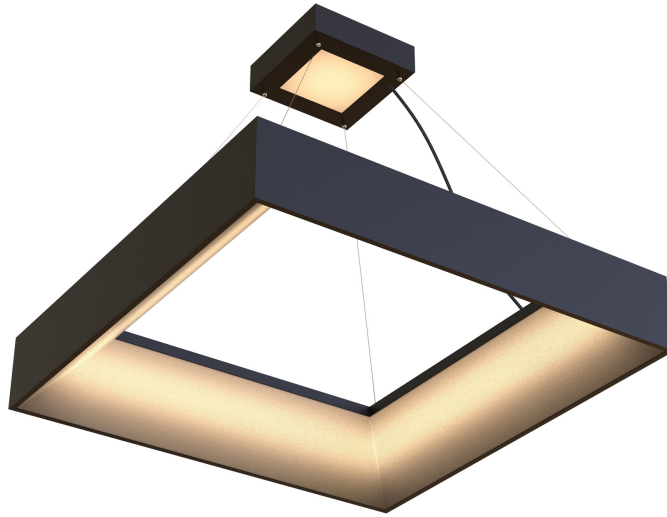

CC7400 | CEILING FIXTURE MINIMUM - 1 PIECE

Dimensions: 40"T x 40"B x 7"H (Plus Cables)
Finish: Black Powder Coat
Shade: 27"W x 39"D x 8"H - White Acrylic
Switch: Hardwired
Socket: (12) Medium Base - Wattage: (12) 6W LED
Optional Finishes: Mario Standard Powder Coat Finishes
Lead Time: 6-8 Weeks - Minimum Order Quantity: 1
Country Of Origin: USA