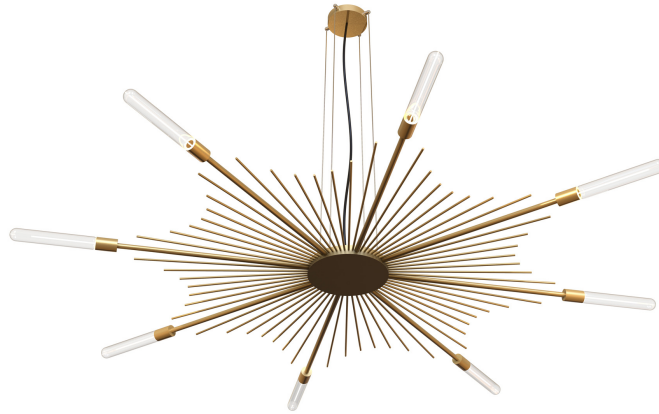

CC7377 | CEILING FIXTURE MINIMUM - 1 PIECE

Dimensions: 65 x 65"D x 1"H (Plus Cables)
Finish: Prismatic Gold Powder Coat
Switch: Hardwired
Socket: (8) Medium Base - Wattage: (8) 8W LED
Optional Finishes: Mario Standard Powder Coat Finishes
Lead Time: 6-8 Weeks - Minimum Order Quantity: 1
Country Of Origin: USA