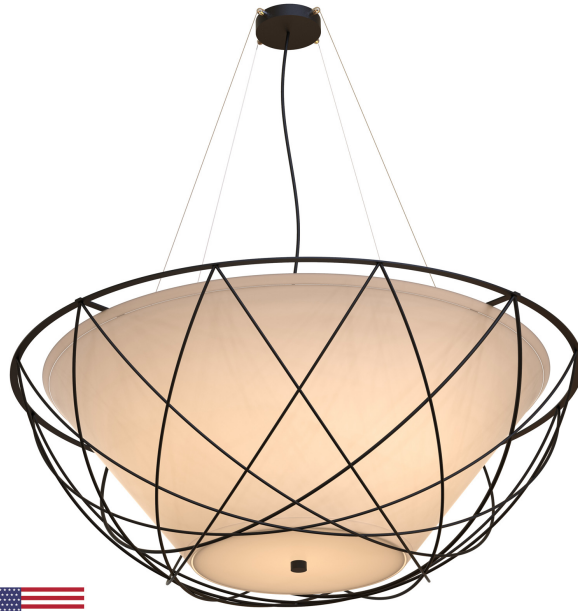

CC7045 | PENDANT MINIMUM - 1 PIECE

Dimensions: 36 "W x 36 "D x (Adjustable to) 60"H
Finish: Black Powder Coat
Shade: 36"T x 36"B x 16.5"H - Metal & White Linen
Acrylic Diffuser @ Top & Bottom
Switch: Hardwired
Socket: (4) Medium Base - Wattage: (4) 15W LED
Optional Finishes: Mario Standard Powder Finishes
Lead Time: 6-8 Weeks - Minimum Order Quantity: 1
Country Of Origin: USA