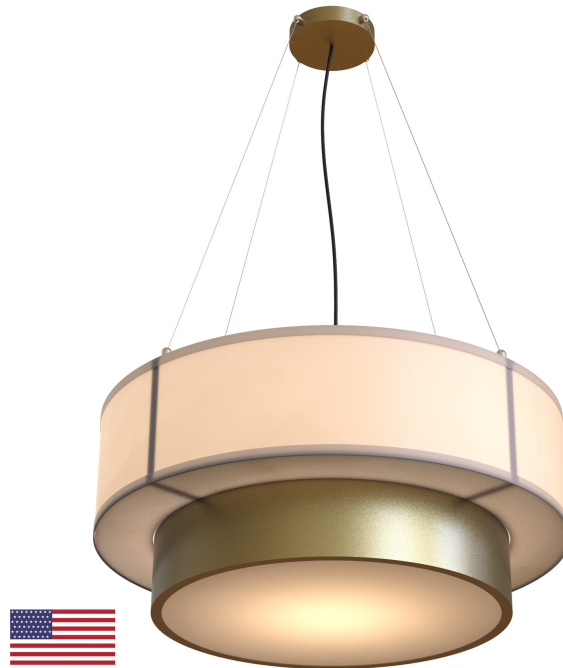

## **CC6795 | PENDANT MINIMUM - 1 PIECE**

Dimensions: 32"W x 32"D x 10.5"H (Adjustable to 60" Maximum Height)

Finish: Brass Powder Coat

Shade Material: Metal & White Linen

Metal Shade: 26"T x 26"B x 4"H Brass Powder Coat

White Linen Shade: 32"T x 32"B x 6.5"H

Acrylic Diffuser @ Top & Bottom

Switch: Hardwired

Socket: (3) Medium Base - Wattage: (3) 18W LED

Optional Finishes: Mario Standard Powder Coat Finishes

Lead Time: 6-8 Weeks - Minimum Order Quantity: 1