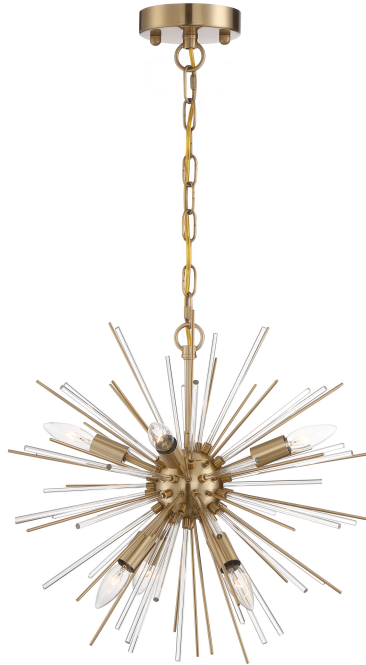

**CC6574 | 6 LIGHT PENDANT  
MINIMUM - 6 PIECES**

Dimensions: 16"W x 16"H  
Finish: Vintage Brass  
Switch: Hardwired  
Socket: (6) Candelabra - Wattage: (6) 60  
Minimum Order Quantity: 6 - Lead Time: 6-8 Weeks  
Country Of Origin: Imported