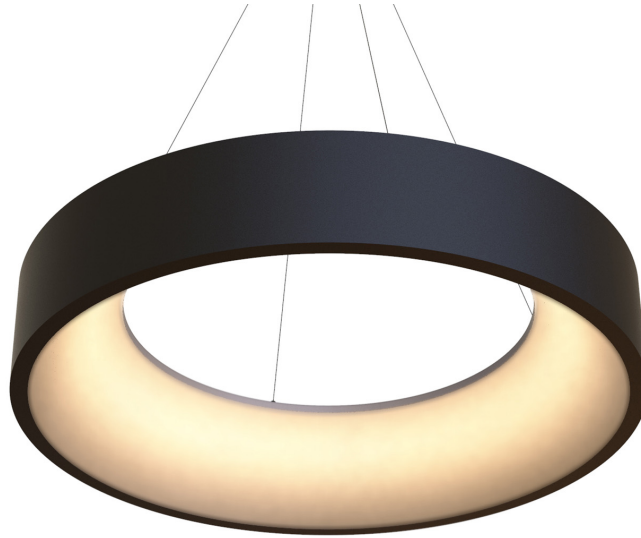

**CC6386 | PENDANT
MINIMUM - 1 PIECE**

Dimensions: 36"T x 36"B x 8"H – Plus Cables
Finish: Matte Black Powder Coat
Shade: 25"T x 35"B x 9"S - White Linen
Switch: Hardwired
Socket: (8) Medium Base
Wattage: (8) 10W LED
Lead Time: 6-8 Weeks
Country Of Origin: USA