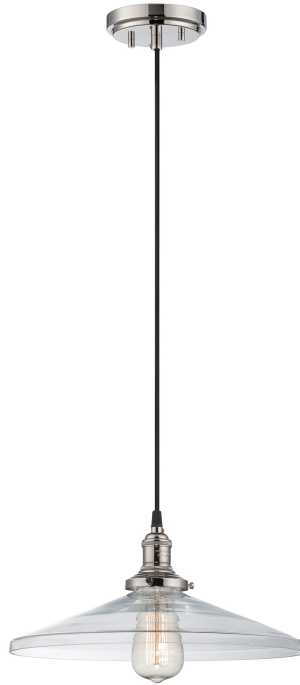

## **CC5016 | PENDANT MINIMUM - 6 PIECES**

Dimensions: 14" x 14" x 6.375" (w-12' Black Rayon Cord)

Finish: Polished Nickel

Shade Material: Clear Glass

Standard Switch: Hardwired - Standard Socket: Medium Base

Standard Wattage: 100 (40W Vintage Bulb Included)

Lead Time: 4 weeks - Minimum Order Quantity: 6

Country Of Origin: Imported