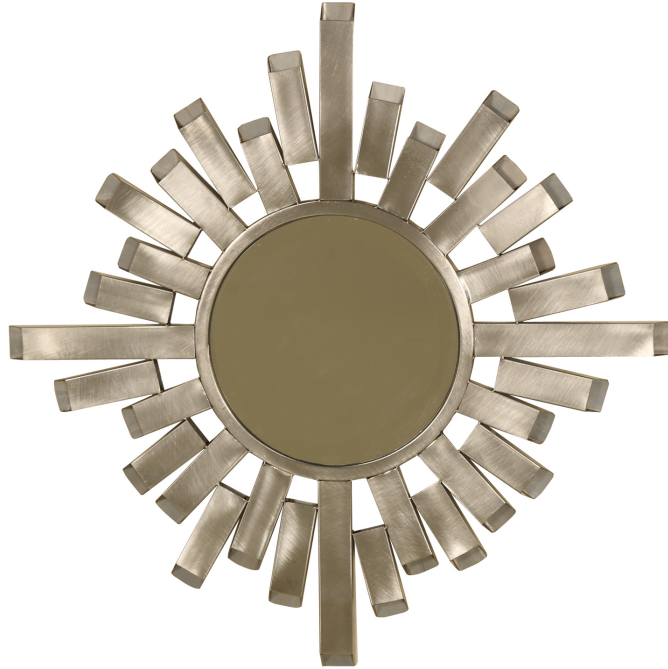

## 2453 | METAL WORKS WALL MIRROR

Stainless steel metal works wall hanging mirror. Features bent metal open ended spokes from center mirror. Hook on back.  
Made in China.

19½"W x ¾"D x 9½"H